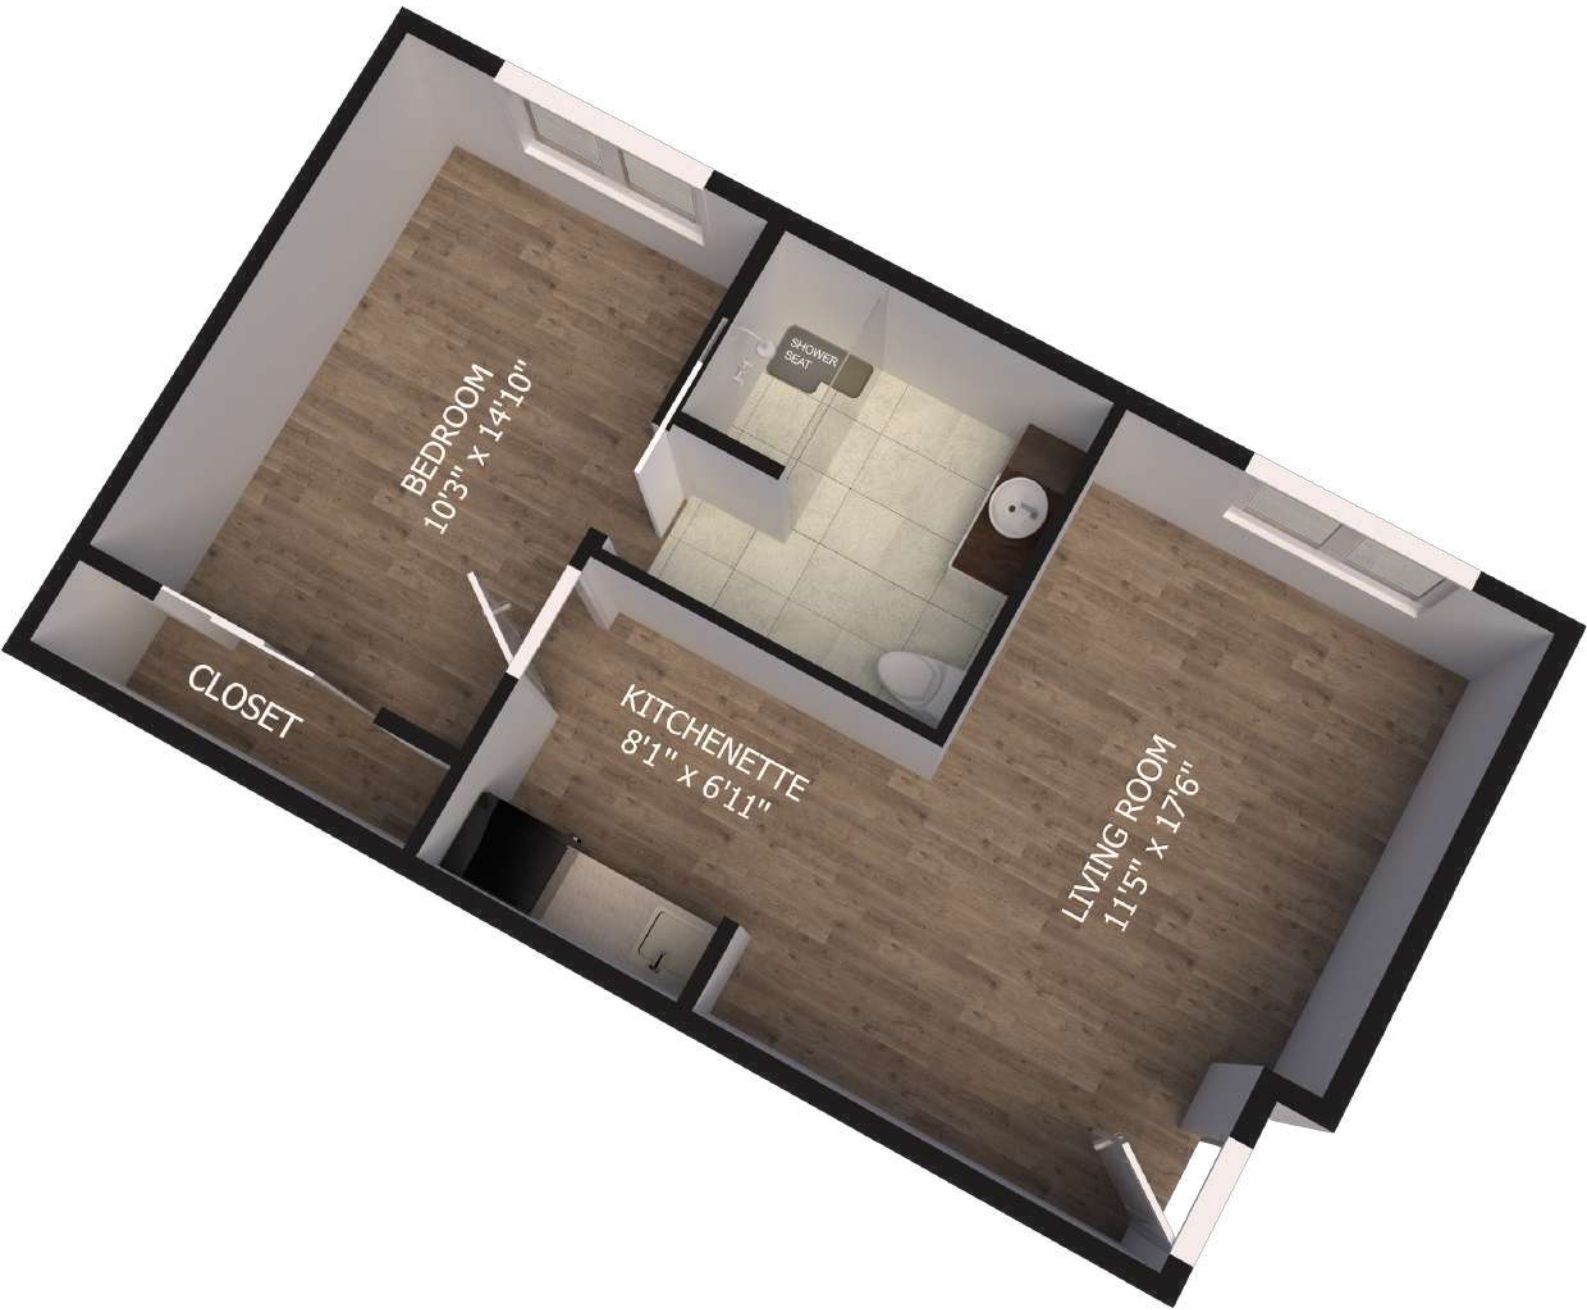

BEDROOM
10'6" X 15'6"

KITCHENETTE
7'3" X 6'2"

CLOSET

SHOWER
SEAT

BEDROOM
12'6" x 15'6"

KITCHENETTE
7'3" x 6'2"

CLOSET

SHOWER
SEAT

LIVING & KITCHENETTE
11'3" X 16'10"

CLOSET

CLOSET

BEDROOM
9'9" X 16'10"

SHOWER SEAT

BEDROOM
11' X 19'
VAULTED CEILING

SHOWER
SEAT

CLOSET

CLOSET

LIVING & KITCHENETTE
12'9" X 16'11"

BEDROOM
10'3" x 14'10"

CLOSET

KITCHENETTE
8'1" x 6'11"

LIVING ROOM
11'5" x 17'6"

SHOWER
SEAT

LIVING
11'6" X 11'5"

KITCHENETTE
6'7" X 7'1"

BEDROOM
10'11" X 14'2"

CLOSET

CLOSET

SHOWER SEAT